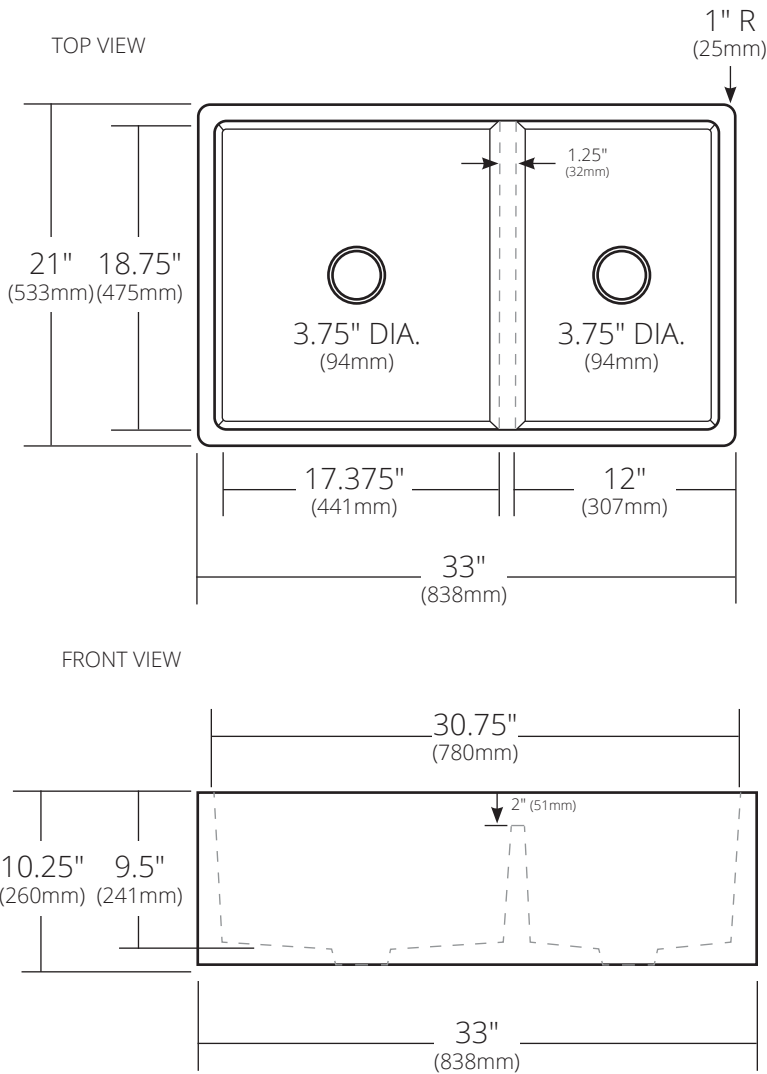

*SPECIFICATIONS*

**FARMHOUSE DOUBLE BOWL**

NativeStone® Collection

NSKD3321-A Ash  
 NSKD3321-E Earth  
 NSKD3321-S Slate  
 NSKD3321-P Pearl

**PRODUCT DETAILS**

- 33" x 21" x 10.25" OD (838mm x 533mm x 260mm)
- Lg basin ID: 17.375" x 18.75" x 9.5" (441mm x 475mm x 241mm)
- Sm basin ID: 12" x 18.75" x 9.5" (307mm x 475mm x 241mm)
- 3.75" (94mm) drain opening
- Sealed with NativeStone Shield

**INSTALLATION**

- Undermount or Apron-front

**COORDINATING PRODUCTS**

- Drains: DR320 or DR340
- Bottom Grid: GR1710 & GR1715
- NativeStone Shield

**STANDARDS COMPLIANCE**

- UPC/cUPC compliant

**IMPORTANT**

Do NOT use tape or other adhesives on NativeStone as it may remove the sealer. Due to the handcrafted nature of this product, it will vary in finish, texture, and other details. Dimensions may vary up to 1/4" (6mm). We strongly recommend waiting for the actual product before making any installation cuts.